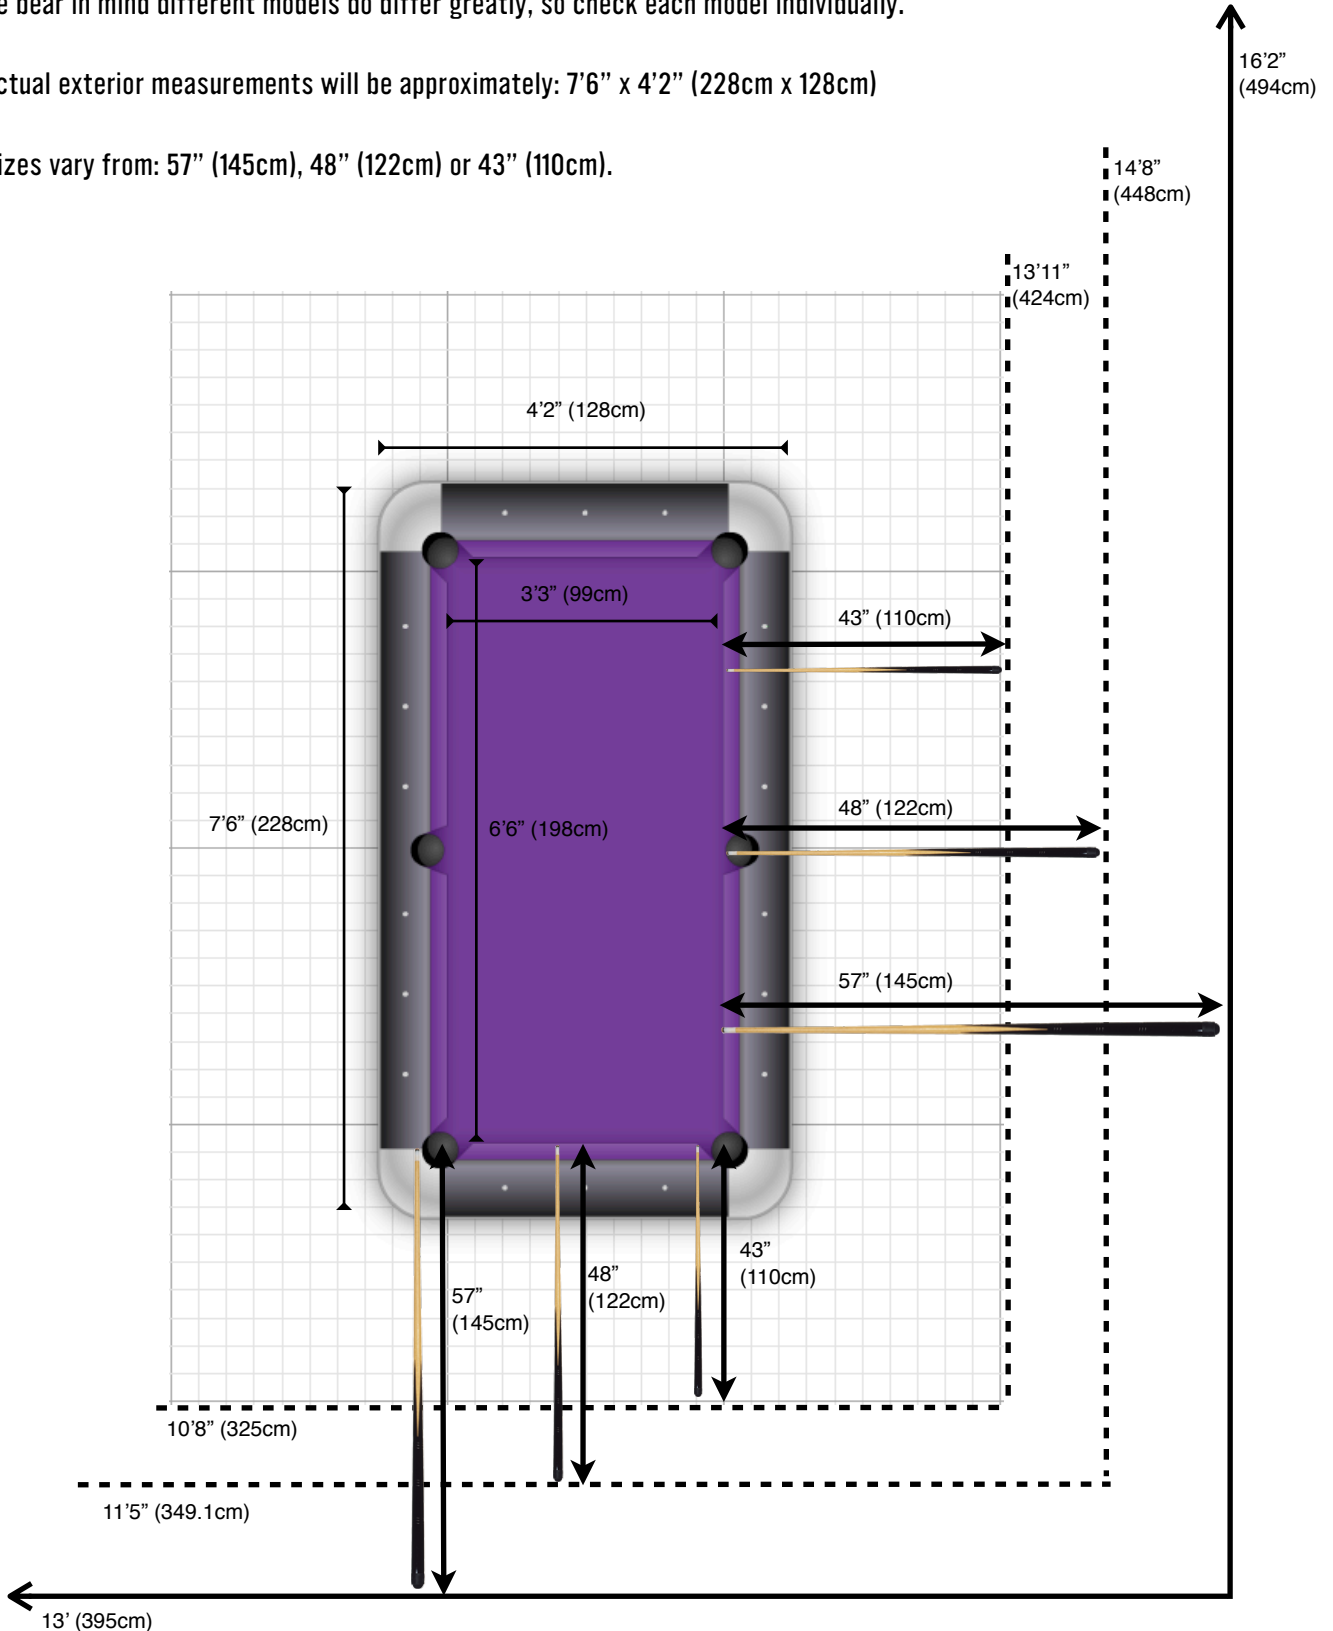

American Pool Table Measurements - 7ft

The 7ft size quoted for most American Pool Tables refers to the slate length, with the playing surface being 6'6" (198cm) by 3'3" (99cm) for most models.

Please bear in mind different models do differ greatly, so check each model individually.

The actual exterior measurements will be approximately: 7'6" x 4'2" (228cm x 128cm)

Cue sizes vary from: 57" (145cm), 48" (122cm) or 43" (110cm).

Please Note: Not to scale. All measurements are approximate. Ensure you check all measurements personally prior to ordering a pool table.